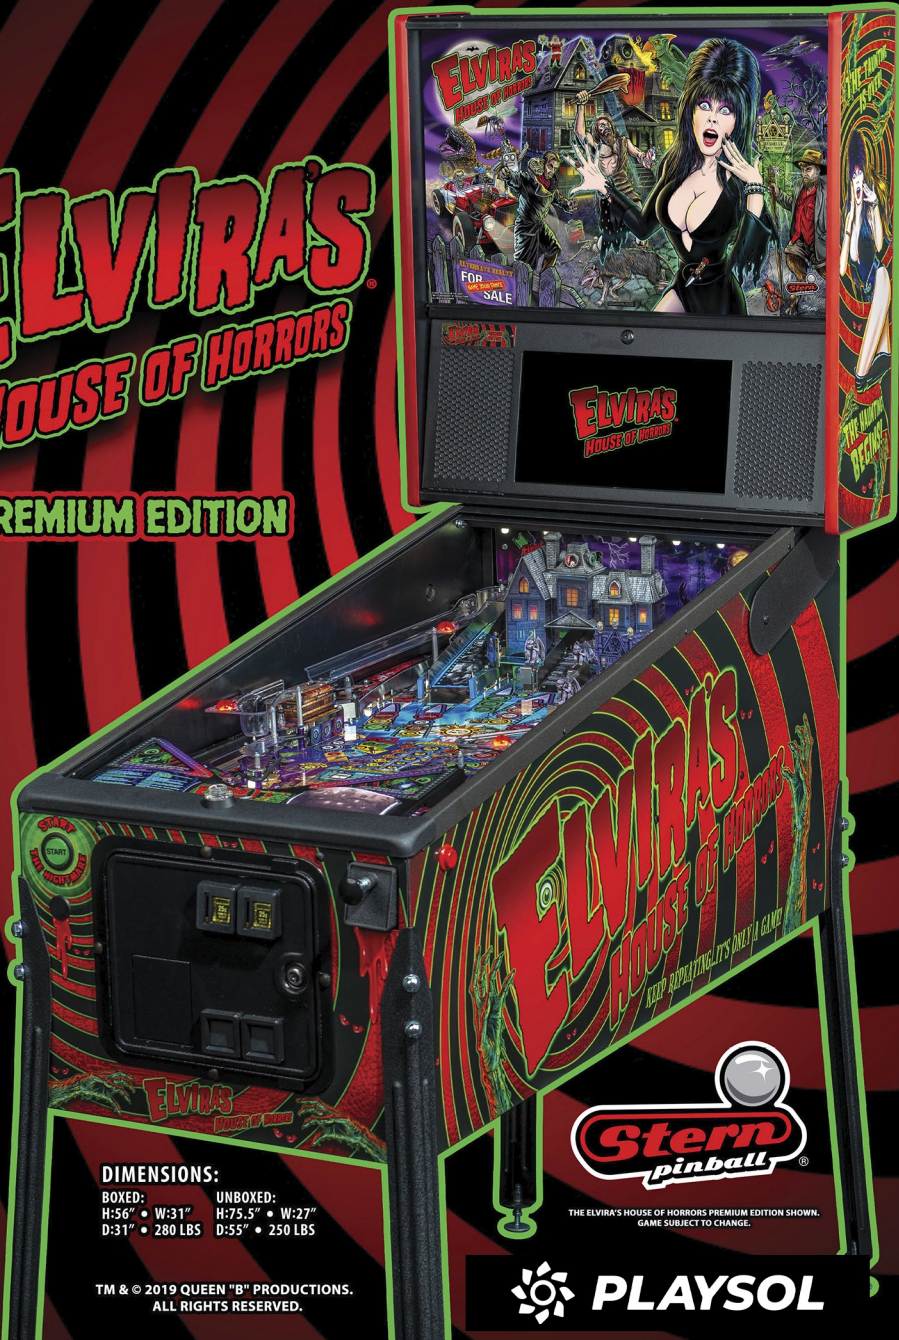

ELVIRAS HOUSE OF HORRORS

PREMIUM EDITION

DIMENSIONS:

BOXED:	UNBOXED:
H:56" • W:31"	H:75.5" • W:27"
D:31" • 280 LBS	D:55" • 250 LBS